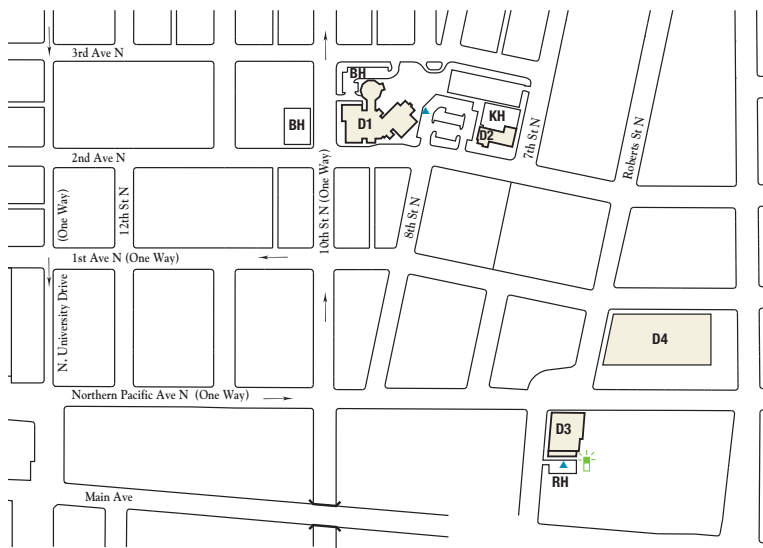

NDSU DOWNTOWN

KEY

handicap parking

emergency telephone locations

- **D1 Barry, Richard H., Hall (811 2nd Ave. N.)** (Business, Agribusiness and Applied Economics, Center for Global Initiatives & Leadership, ND Trade Office)
- **D2 Klai Hall (711 2nd Ave. N.)** (Architecture, Landscape Architecture)
- **D3 Renaissance Hall, 650 NP Ave.** (Architecture and Landscape Architecture, TriCollege, Visual Arts)
- **D4 Cityscapes, 630 1st Ave. N.**

Driving to Barry and Klai Halls

FROM I-94:

Take Exit 351, North Business 81 (University Drive).
Head north on North Business 81 (University Drive).
At 13th Ave. S., turn right.
Go three blocks east, turn left and continue to follow Business 81 (now 10th Street).
Turn right at 2nd Ave. N.
Richard H. Barry Hall is on the immediate left at 811 2nd Ave. N.
Klai Hall is one block farther on the left at 711 2nd Ave. N.

FROM I-29:

Take Exit 65, Highway 10 (Main Ave.).
Head east on Highway 10 (Main Ave.).
Turn left at 25th St.
Turn right at 3rd Ave. N.
Turn right at University Drive, get into the left lane and drive one block.
Turn left at 2nd Ave. N. and drive two blocks.
Richard H. Barry Hall is on the immediate left at 811 2nd Ave. N.
Klai Hall is one block farther on the left at 711 2nd Ave. N.

FROM NDSU CAMPUS:

Drive south on University Drive.
Turn left on 2nd Ave. N.
Richard H. Barry Hall is on the left at 811 2nd Ave N. after crossing 10th St. N.
Klai Hall is one block farther on the left at 711 2nd Ave. N.

Driving to Renaissance Hall

FROM I-94:

Take Exit 351, North Business 81 (University Drive).
Head north on North Business 81 (University Drive).
At 13th Ave. S., turn right and continue to follow Business 81.
Go three blocks east, turn left and continue to follow Business 81 (now 10th Street).
Turn right at NP Ave. N.
Renaissance Hall is on the right immediately after the next traffic light at 650 NP Ave. N.

FROM I-29:

Take Exit 65, Highway 10 (Main Avenue).
Head east on Highway 10 (Main Avenue).
Turn left at 25th St.
Turn right at 3rd Ave. N.
Turn right at University Drive and get into the left lane.
Turn left at NP Ave. N.
Renaissance Hall is on the right (after two traffic lights) at 650 NP Ave. N.

FROM NDSU CAMPUS:

Drive south on University Drive.
Turn left at NP Ave. N.
Renaissance Hall is on the right (after two traffic lights) at 650 NP Ave. N.